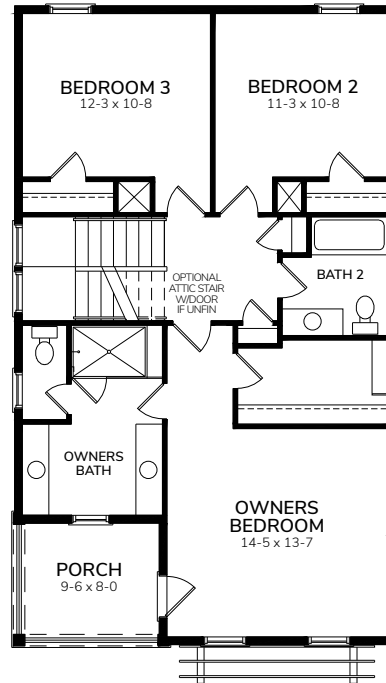

Darby F

1844-F

Bedrooms	3
Bathrooms	2.5
1st Floor	923 sq. ft.
2nd Floor	911 sq. ft.
Total Heated	1834 sq. ft.

Darby F

First Floor

Second Floor

Third Floor

Opt 3rd Floor

467 sq. ft.