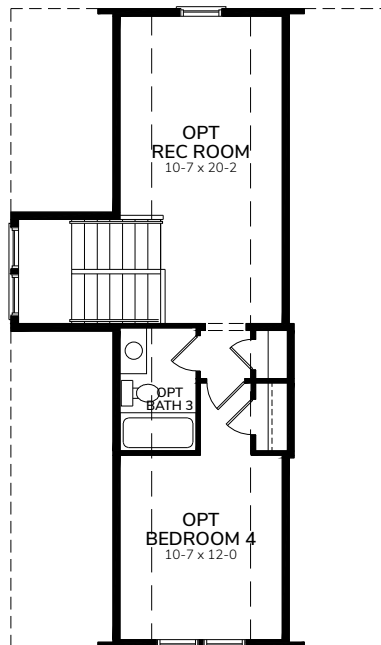

Darby F

1844-F

Bedrooms	3
Bathrooms	2.5
1st Floor	923 sq. ft.
2nd Floor	911 sq. ft.
Total Heated	1834 sq. ft.

Darby F

First Floor

Second Floor

Third Floor

Opt 3rd Floor

467 sq. ft.