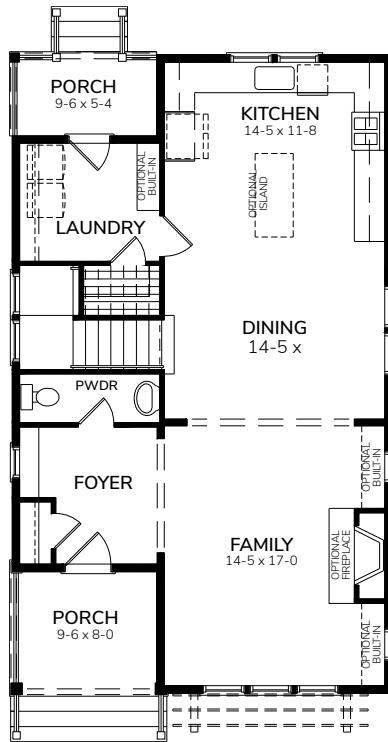

Darby F

1844-F

Bedrooms	3
Bathrooms	2.5
1st Floor	923 sq. ft.
2nd Floor	911 sq. ft.
Total Heated	1834 sq. ft.

Darby F

First Floor

Second Floor

Third Floor

Opt 3rd Floor

467 sq. ft.