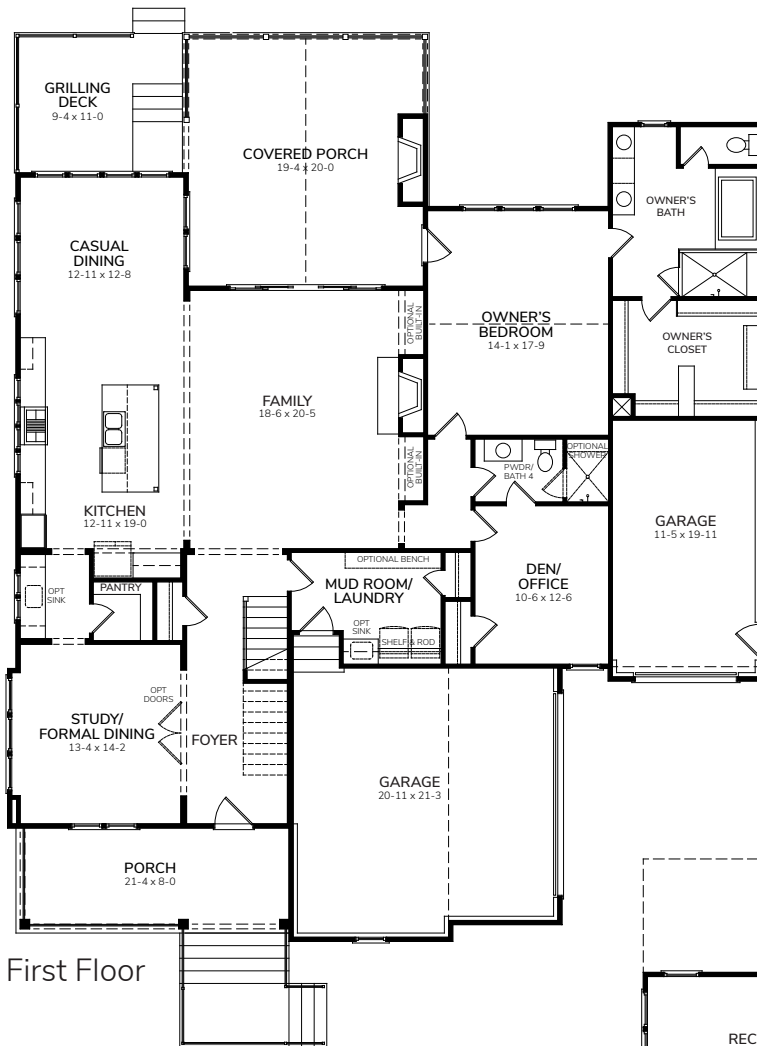

Wilmore AR

3695-AR

Bedrooms	4
Bathrooms	3.5
1st Floor	2219 sq. ft.
2nd Floor	1476 sq. ft.
Total Heated	3695 sq. ft.

Wilmore AR

First Floor

Second Floor

3695-AR