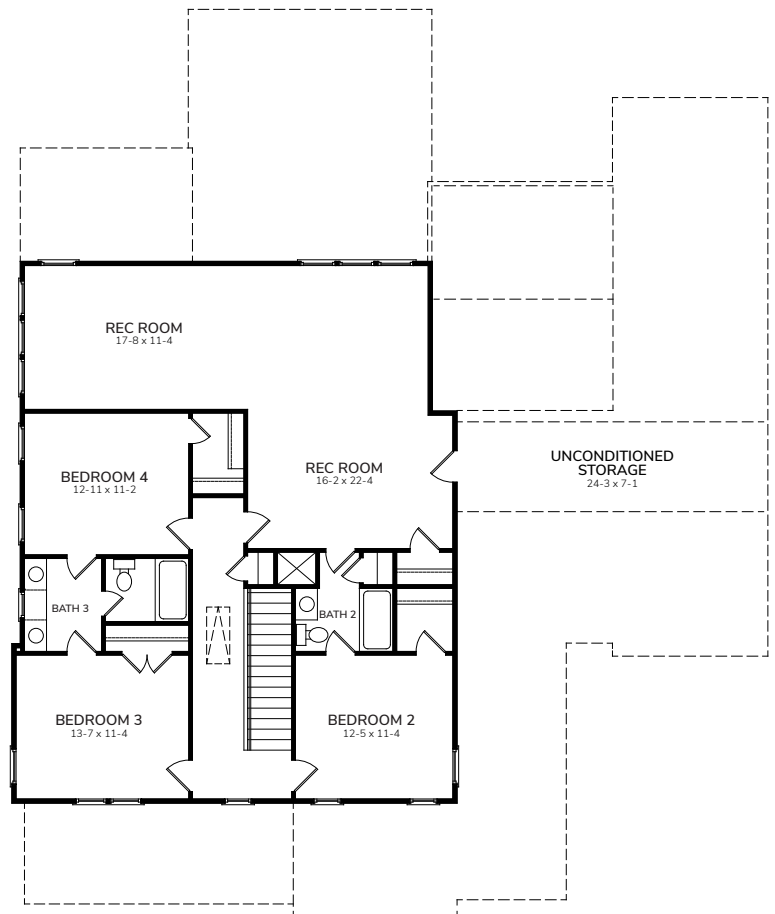

Wilmore AR

3695-AR

Bedrooms	4
Bathrooms	3.5
1st Floor	2219 sq. ft.
2nd Floor	1476 sq. ft.
Total Heated	3695 sq. ft.

Wilmore AR

First Floor

Second Floor

3695-AR