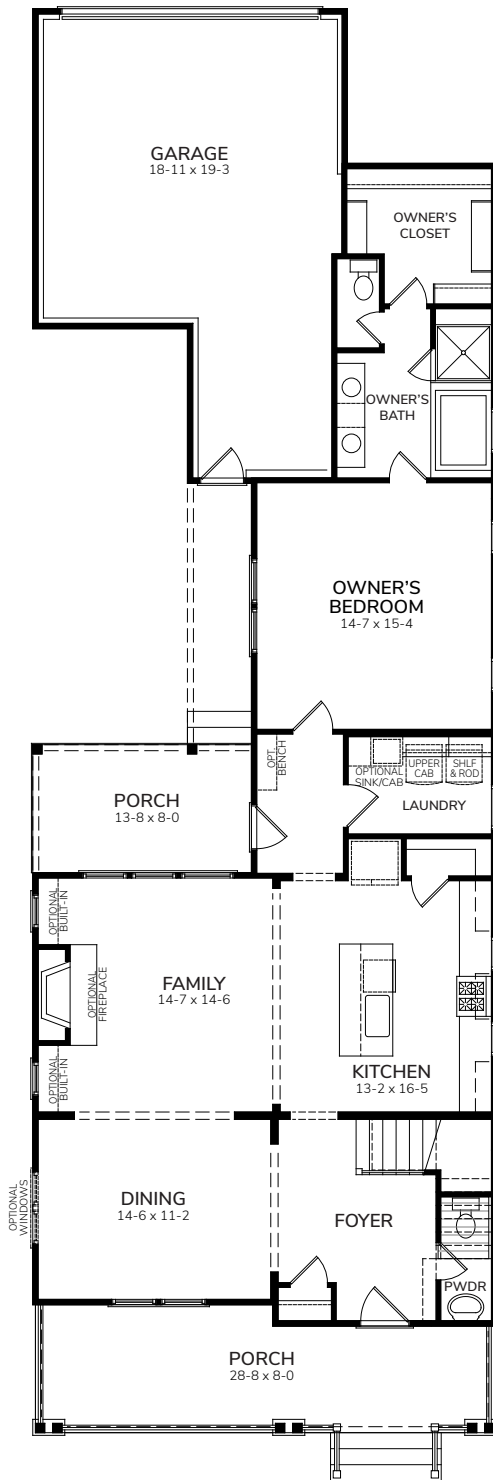

Tadley E

2118-E

Bedrooms	4
Bathrooms	2.5
1st Floor	1379 sq. ft.
2nd Floor	739 sq. ft.
Total Heated	2118 sq. ft

Tadley E

First Floor

Second Floor