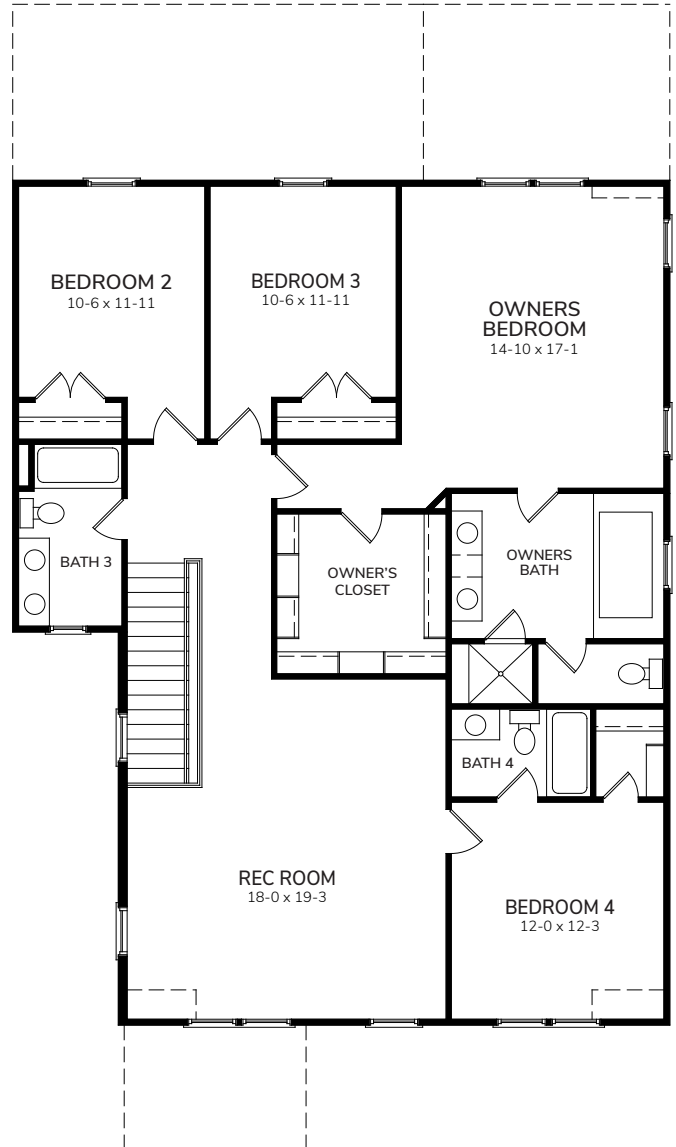

Andsley B

2937-B

Bedrooms	4
Bathrooms	4
1st Floor	1343 sq. ft.
2nd Floor	1658 sq. ft.
Total Heated	3001 sq. ft.

Andsley B

First Floor

Second Floor

2937-B