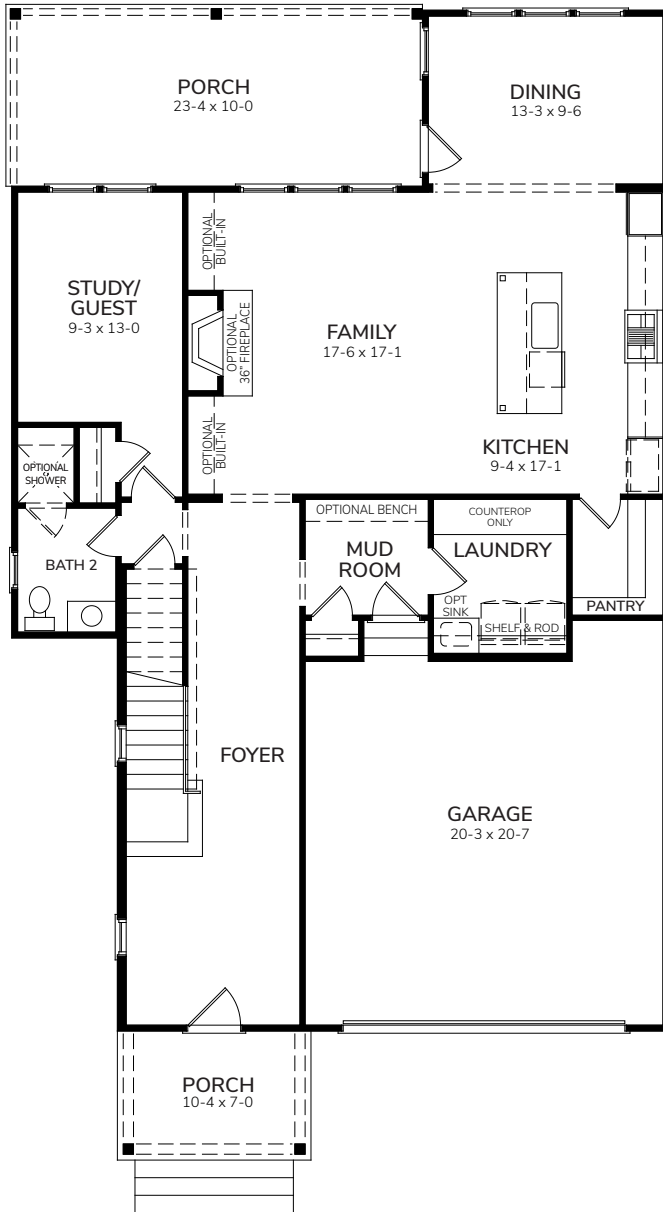

Andsley B

2937-B

Bedrooms	4
Bathrooms	4
1st Floor	1343 sq. ft.
2nd Floor	1658 sq. ft.
Total Heated	3001 sq. ft.

Andsley B

First Floor

Second Floor

2937-B