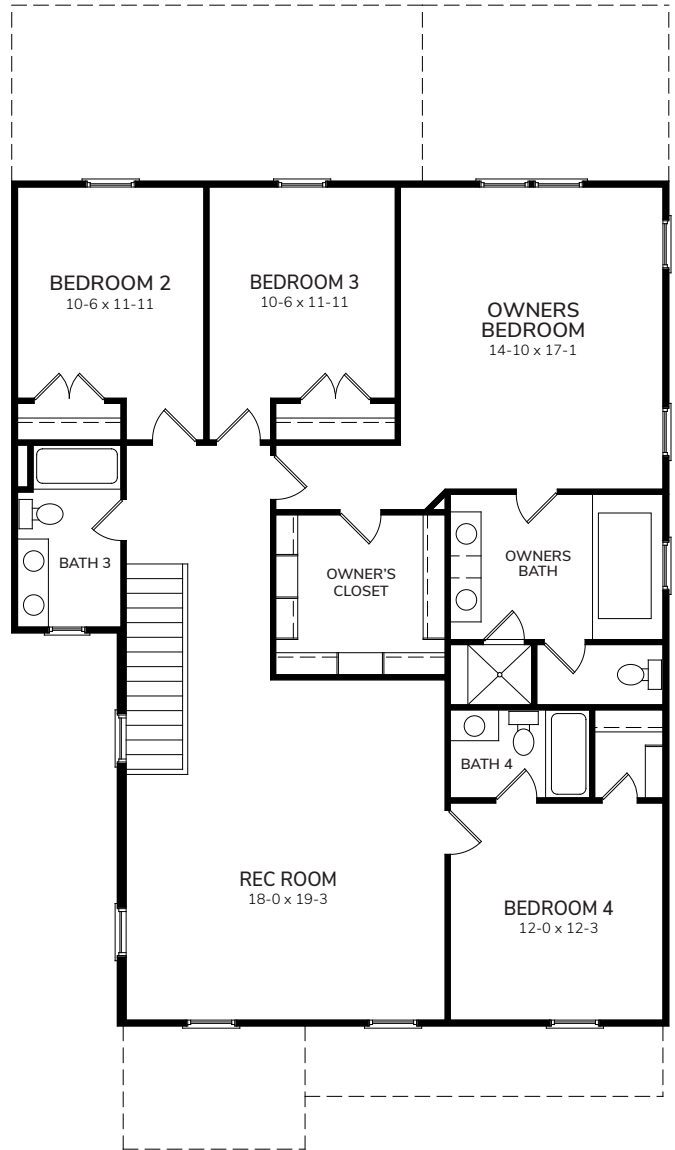

Andsley A

2937-A

Bedrooms	4
Bathrooms	4
1st Floor	1343 sq. ft.
2nd Floor	1658 sq. ft.
Total Heated	3001 sq. ft.

Andsley A

First Floor

Second Floor

Opt Shower

2937-A