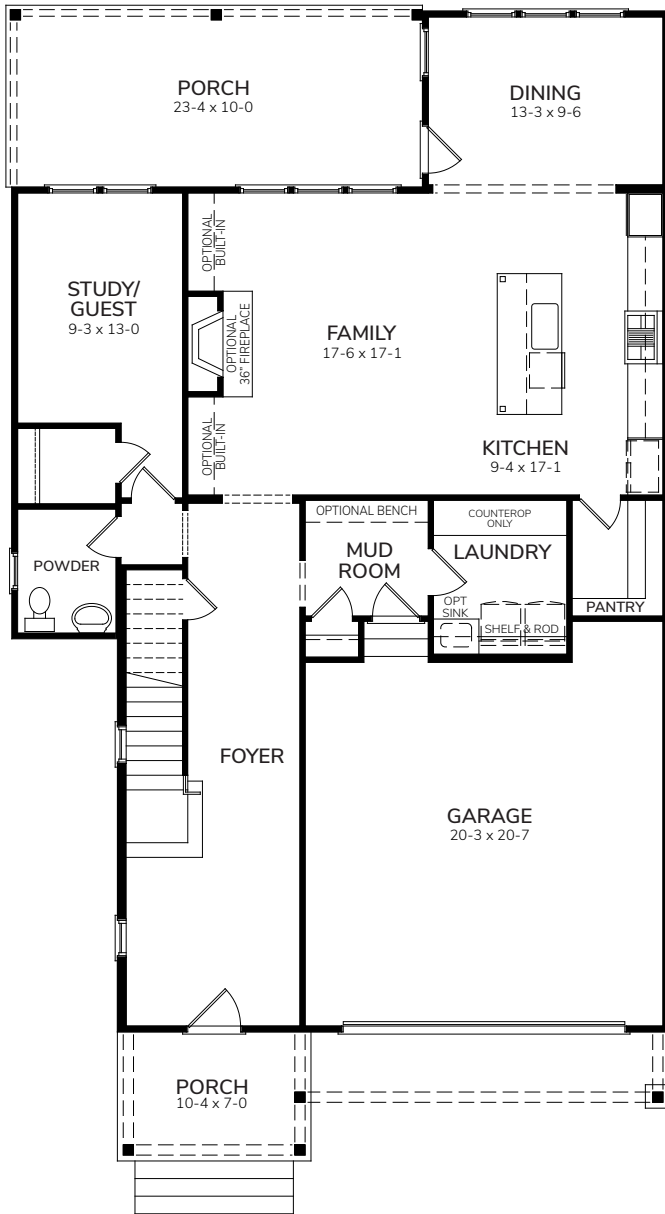

Andsley A

2937-A

Bedrooms	4
Bathrooms	4
1st Floor	1343 sq. ft.
2nd Floor	1658 sq. ft.
Total Heated	3001 sq. ft.

Andsley A

First Floor

Second Floor

Opt Shower

2937-A