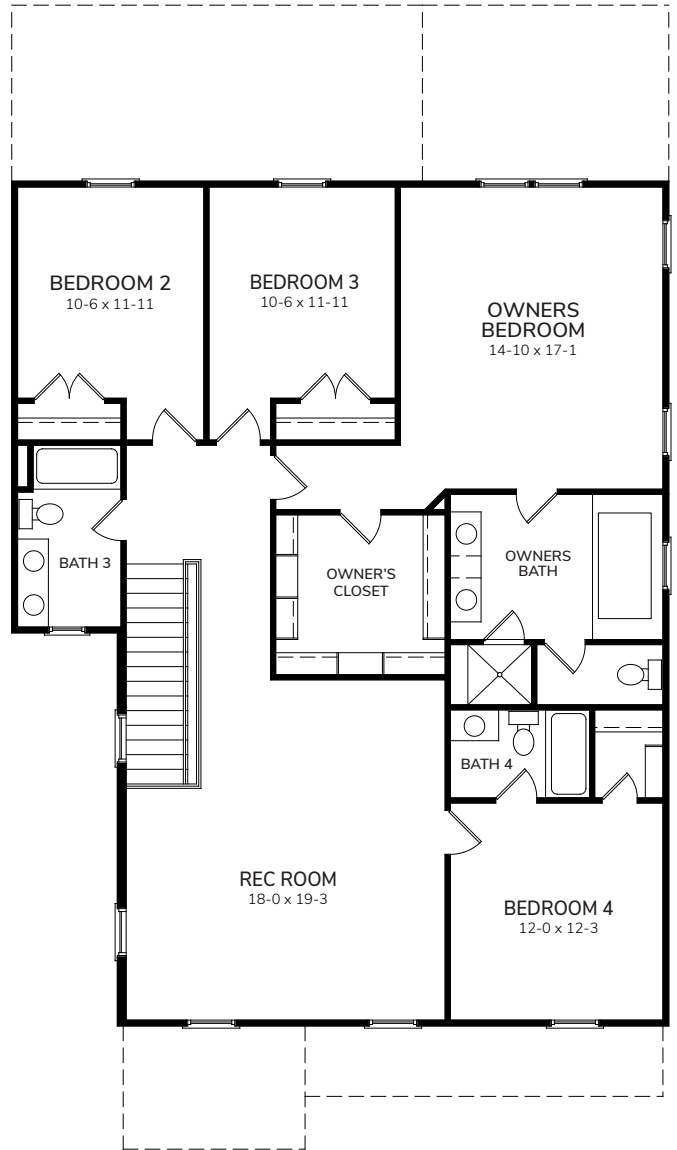

Andsley A

2937-A

Bedrooms	4
Bathrooms	4
1st Floor	1343 sq. ft.
2nd Floor	1658 sq. ft.
Total Heated	3001 sq. ft.

Andsley A

First Floor

Second Floor

Opt Shower

2937-A