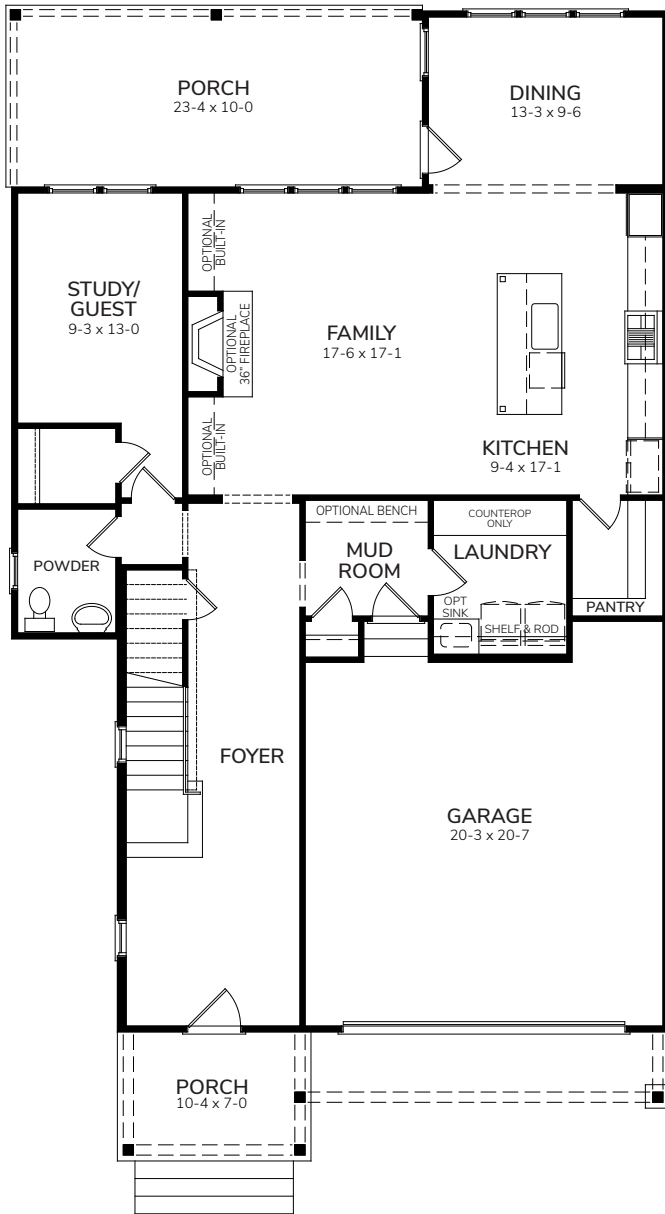

Andsley A

2937-A

Bedrooms	4
Bathrooms	4
1st Floor	1343 sq. ft.
2nd Floor	1658 sq. ft.
Total Heated	3001 sq. ft.

Andsley A

First Floor

Second Floor

Opt Shower

2937-A