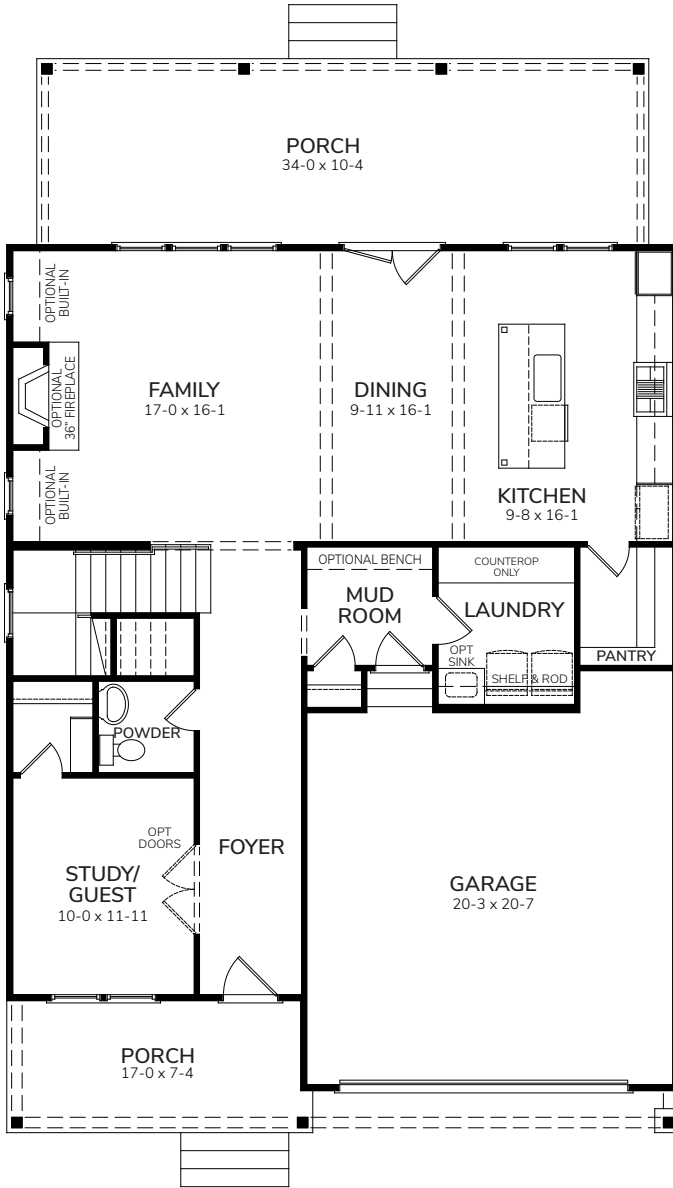

Harvey A

2646-A

Bedrooms	4
Bathrooms	2.5
1st Floor	1216 sq. ft.
2nd Floor	1430 sq. ft.
Total Heated	2646 sq. ft.

Harvey A

First Floor

Second Floor

Opt Shower