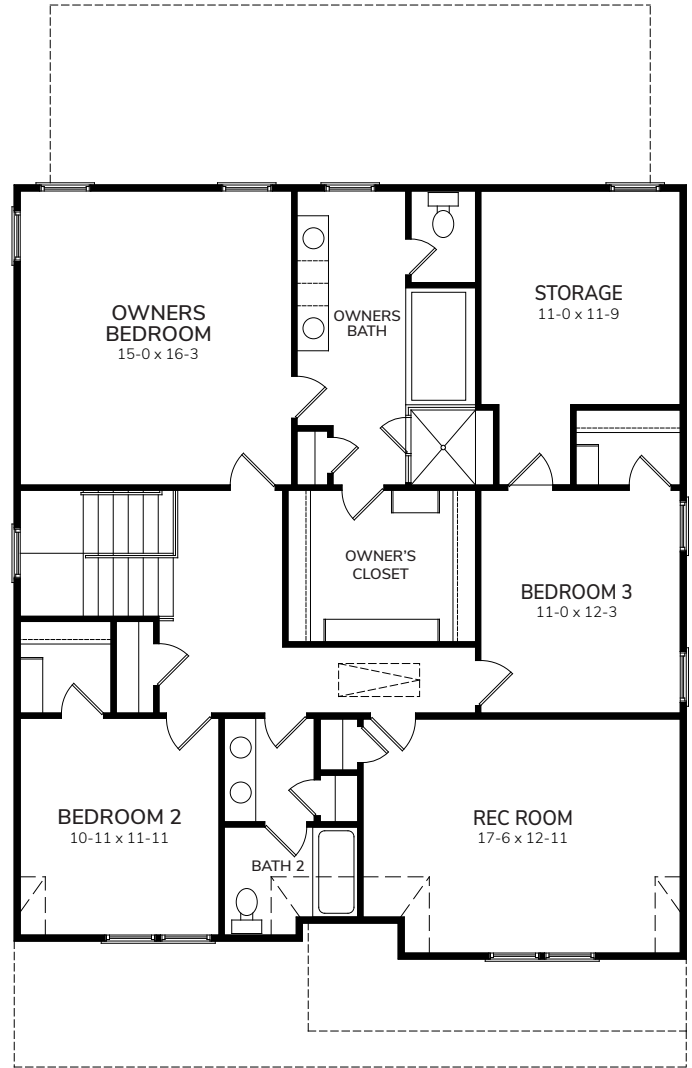

Harvey A

2646-A

Bedrooms	4
Bathrooms	2.5
1st Floor	1216 sq. ft.
2nd Floor	1430 sq. ft.
Total Heated	2646 sq. ft.

Harvey A

First Floor

Second Floor

Opt Shower