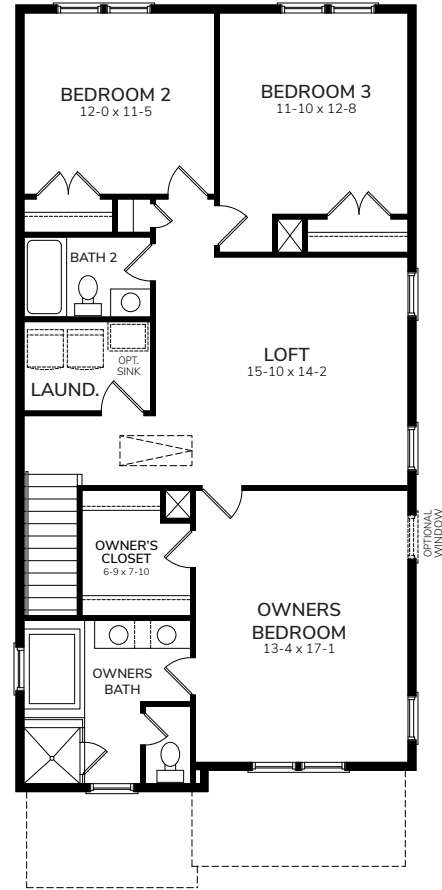

Kaplan BR

2238-BR

Bedrooms	3
Bathrooms	2.5
1st Floor	1107 sq. ft.
2nd Floor	1182 sq. ft.
Total Heated	2208 sq. ft.

Kaplan BR

First Floor

Second Floor

Optional Study/Bedroom 4 /Bath3

2238-BR