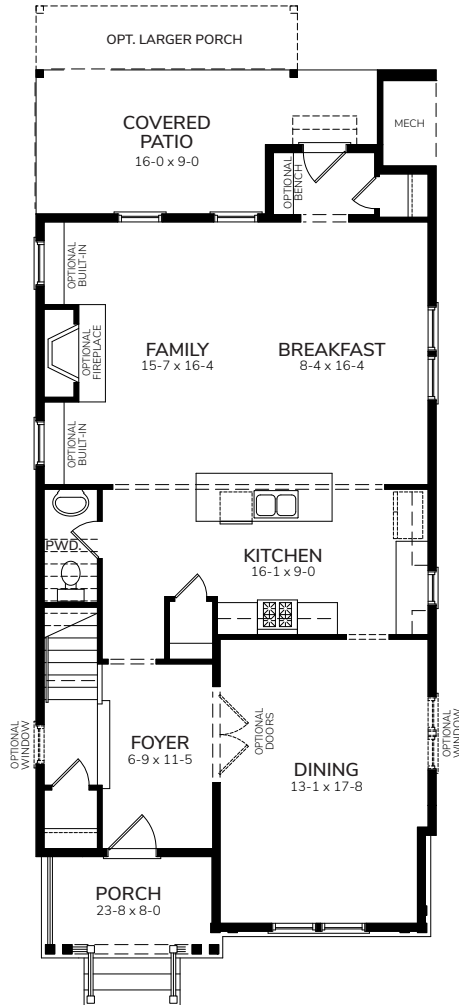

Kaplan BR

2238-BR

Bedrooms	3
Bathrooms	2.5
1st Floor	1107 sq. ft.
2nd Floor	1182 sq. ft.
Total Heated	2208 sq. ft.

Kaplan BR

First Floor

Second Floor

Optional Study/Bedroom 4 /Bath3

2238-BR