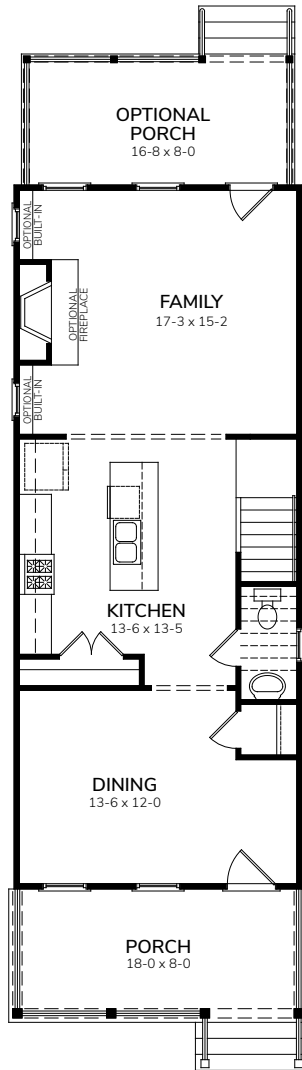

Nash B

1585-B

Bedrooms	3
Bathrooms	2.5
1st Floor	792 sq. ft.
2nd Floor	792 sq. ft.
Total Heated	1584 sq. ft.

Nash B

First Floor

Second Floor

Optional Porch/
Storage without
Detached Garage

Optional Storage/Covered
Overhang without
Detached Garage