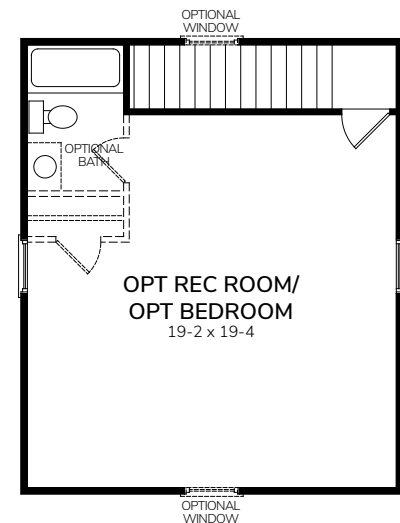

Wheeler HR Mod

2316-HR-mod

Bedrooms	4
Bathrooms	2.5
1st Floor	1085 sq. ft.
2nd Floor	1231 sq. ft.
Total Heated	2316 sq. ft.

Wheeler HR Mod

First Floor

Second Floor

Optional Bath/
Closets

2316-HR-mod

19'-10" x 23'-8" Detached Garage w/ Unfinished Storage/Opt Bonus Room Above

Front

First Floor

Rear

Second Floor

Optional Second Floor