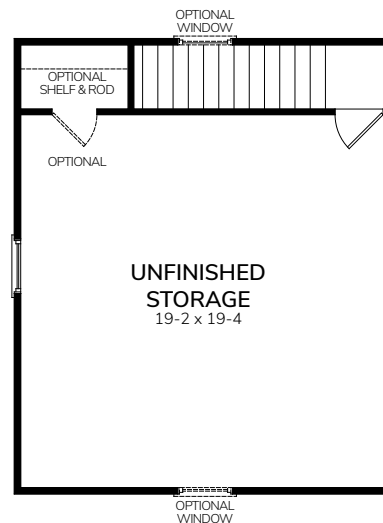

Wheeler HR Mod

2316-HR-mod

Bedrooms	4
Bathrooms	2.5
1st Floor	1085 sq. ft.
2nd Floor	1231 sq. ft.
Total Heated	2316 sq. ft.

Wheeler HR Mod

First Floor

Second Floor

Optional Bath/
Closets

2316-HR-mod

19'-10" x 23'-8" Detached Garage w/ Unfinished Storage/Opt Bonus Room Above

Front

First Floor

Rear

Second Floor

Optional Second Floor