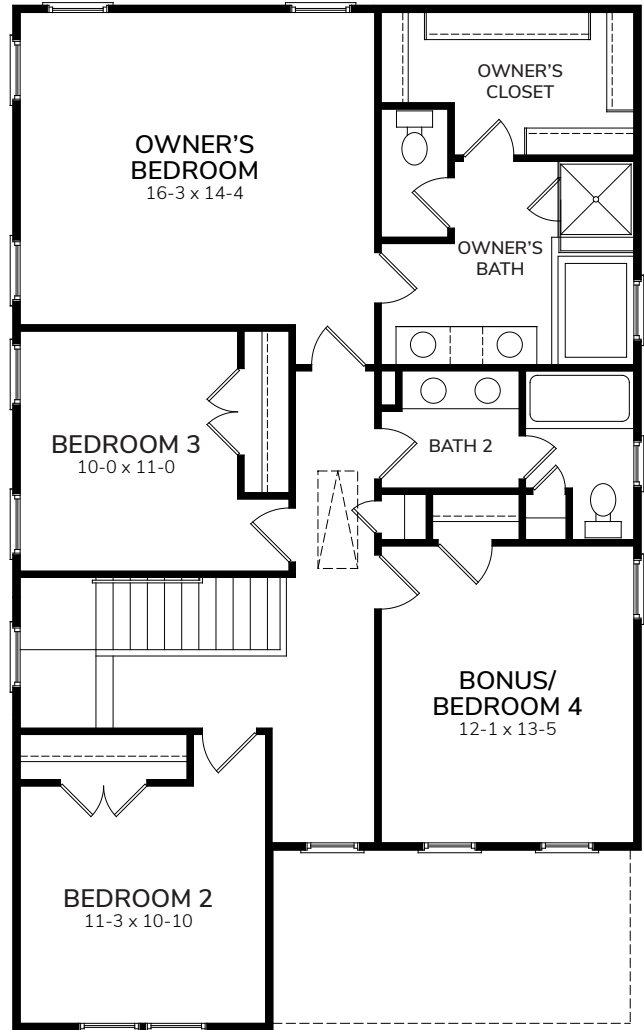

Wheeler HR Mod

2316-HR-mod

Bedrooms	4
Bathrooms	2.5
1st Floor	1085 sq. ft.
2nd Floor	1231 sq. ft.
Total Heated	2316 sq. ft.

Wheeler HR Mod

First Floor

Second Floor

Optional Bath/
Closets

2316-HR-mod

19'-10" x 23'-8" Detached Garage w/ Unfinished Storage/Opt Bonus Room Above

Front

First Floor

Rear

Second Floor

Optional Second Floor