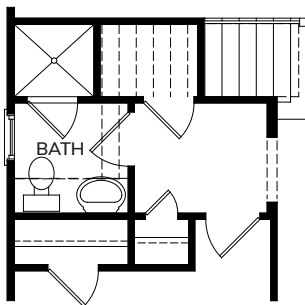

Wheeler HR Mod

2316-HR-mod

Bedrooms	4
Bathrooms	2.5
1st Floor	1085 sq. ft.
2nd Floor	1231 sq. ft.
Total Heated	2316 sq. ft.

Wheeler HR Mod

First Floor

Second Floor

Optional Bath/
Closets

2316-HR-mod

19'-10" x 23'-8" Detached Garage w/ Unfinished Storage/Opt Bonus Room Above

Front

First Floor

Rear

Second Floor

Optional Second Floor