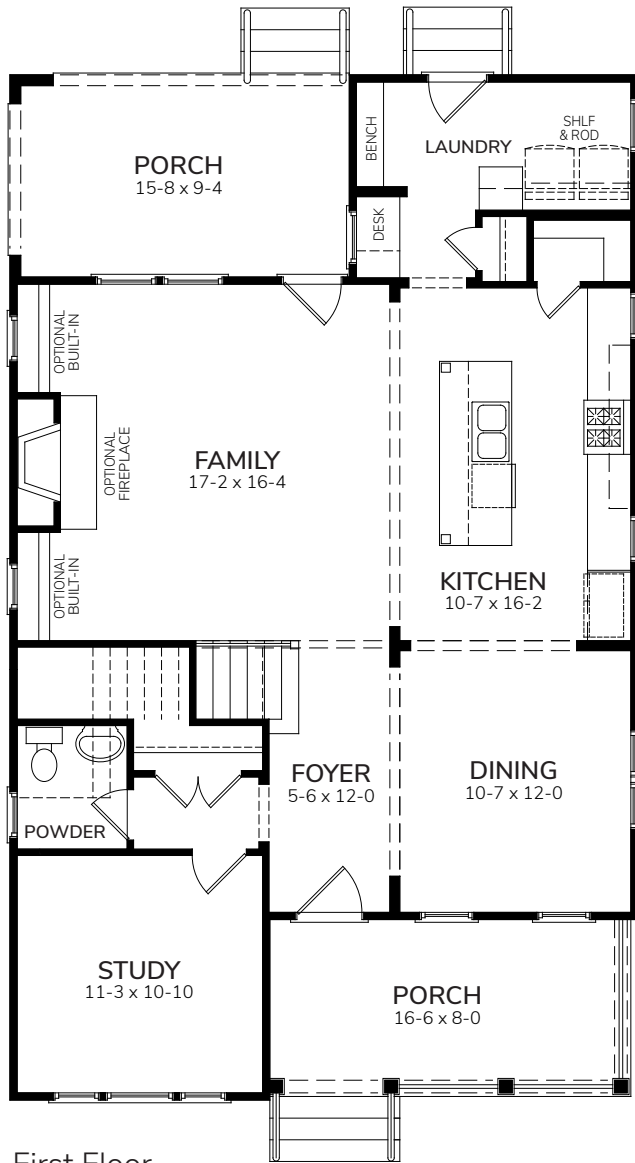

Wheeler HR Mod

2316-HR-mod

Bedrooms	4
Bathrooms	2.5
1st Floor	1085 sq. ft.
2nd Floor	1231 sq. ft.
Total Heated	2316 sq. ft.

Wheeler HR Mod

First Floor

Second Floor

Optional Bath/
Closets

2316-HR-mod

19'-10" x 23'-8" Detached Garage w/ Unfinished Storage/Opt Bonus Room Above

Front

First Floor

Rear

Second Floor

Optional Second Floor