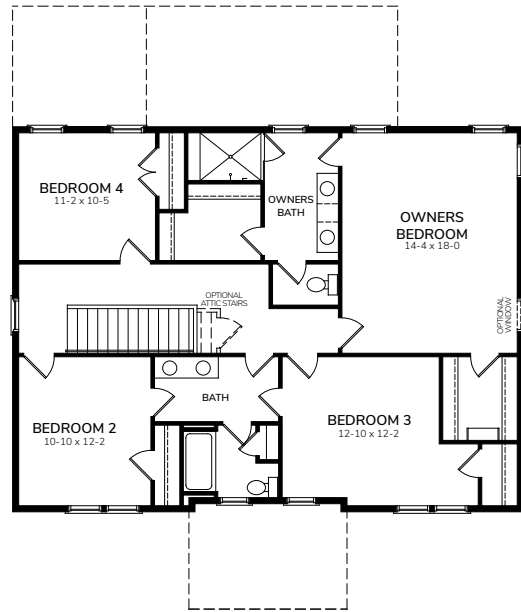

Carlyle C

2794-C

Bedrooms	4
Bathrooms	2.5
1st Floor	1440 sq. ft.
2nd Floor	1322 sq. ft.
Total Heated	2762 sq. ft.

Carlyle C

First Floor

Second Floor

Opt Unfinished Bonus Above Garage

Third Floor

Opt 3rd Floor

500 sq. ft.

Opt Attached Garage with Unfinished Space Above

Opt 1st Floor Bath