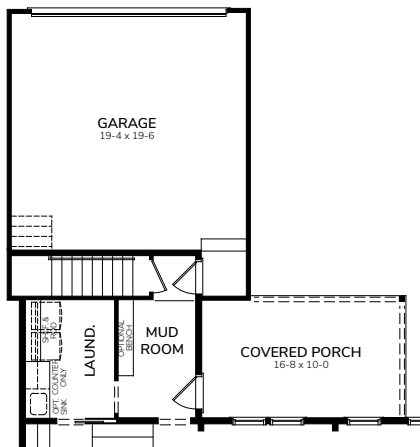

Carlyle C

2794-C

Bedrooms	4
Bathrooms	2.5
1st Floor	1440 sq. ft.
2nd Floor	1322 sq. ft.
Total Heated	2762 sq. ft.

Carlyle C

First Floor

Second Floor

Opt Unfinished Bonus Above Garage

Third Floor

Opt 3rd Floor

500 sq. ft.

Opt Attached Garage with Unfinished Space Above

Opt 1st Floor Bath