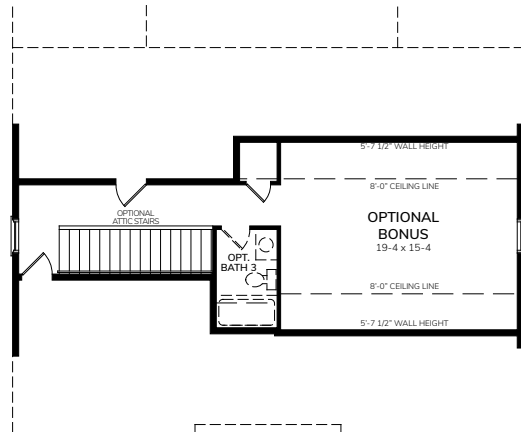

Carlyle C

2794-C

Bedrooms	4
Bathrooms	2.5
1st Floor	1440 sq. ft.
2nd Floor	1322 sq. ft.
Total Heated	2762 sq. ft.

Carlyle C

First Floor

Second Floor

Opt Unfinished Bonus Above Garage

Third Floor

Opt 3rd Floor

500 sq. ft.

Opt Attached Garage with Unfinished Space Above

Opt 1st Floor Bath