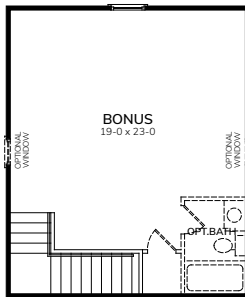

Carlyle C

2794-C

Bedrooms	4
Bathrooms	2.5
1st Floor	1440 sq. ft.
2nd Floor	1322 sq. ft.
Total Heated	2762 sq. ft.

Carlyle C

First Floor

Second Floor

Opt Unfinished Bonus Above Garage

Third Floor

Opt 3rd Floor

500 sq. ft.

Opt Attached Garage with Unfinished Space Above

Opt 1st Floor Bath