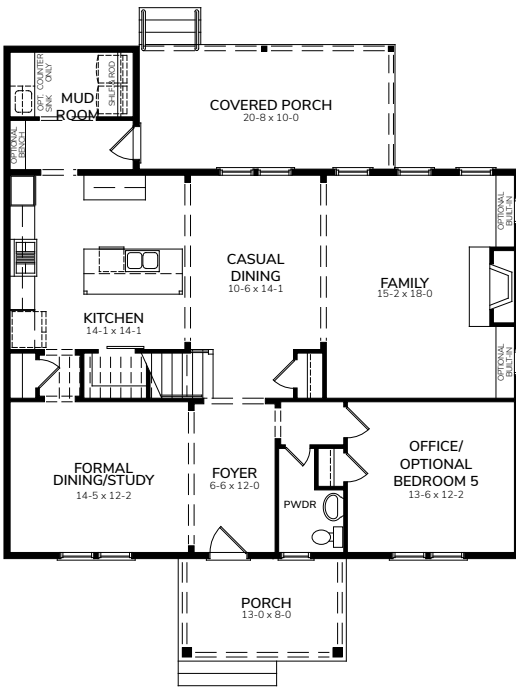

Carlyle C

2794-C

Bedrooms	4
Bathrooms	2.5
1st Floor	1440 sq. ft.
2nd Floor	1322 sq. ft.
Total Heated	2762 sq. ft.

Carlyle C

First Floor

Second Floor

Opt Unfinished Bonus Above Garage

Third Floor

Opt 3rd Floor

500 sq. ft.

Opt Attached Garage with Unfinished Space Above

Opt 1st Floor Bath