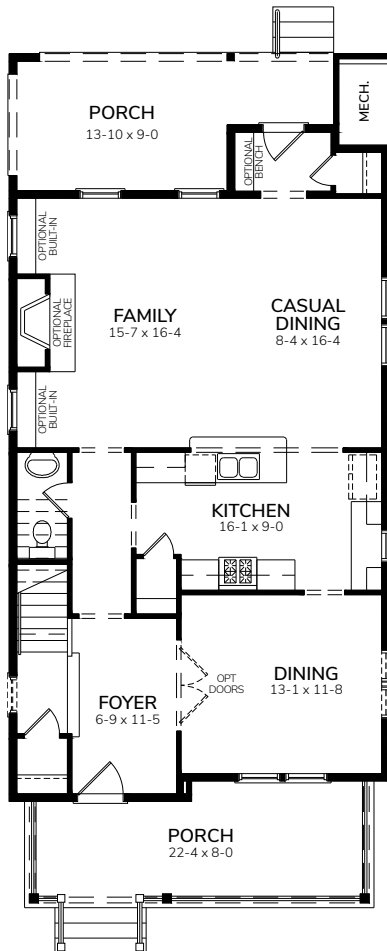

Jarvis GR

2241-GR

Bedrooms	3
Bathrooms	2.5
1st Floor	1029 sq. ft.
2nd Floor	1212 sq. ft.
Total Heated	2241 sq. ft.

Jarvis GR

First Floor

Second Floor