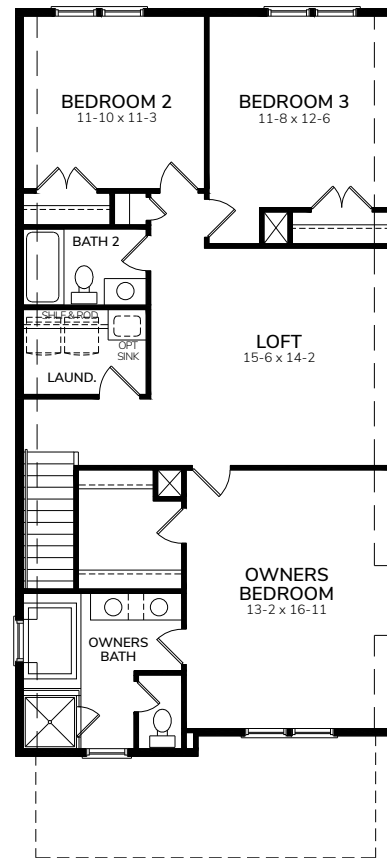

Jarvis GR

2241-GR

Bedrooms	3
Bathrooms	2.5
1st Floor	1029 sq. ft.
2nd Floor	1212 sq. ft.
Total Heated	2241 sq. ft.

Jarvis GR

First Floor

Second Floor