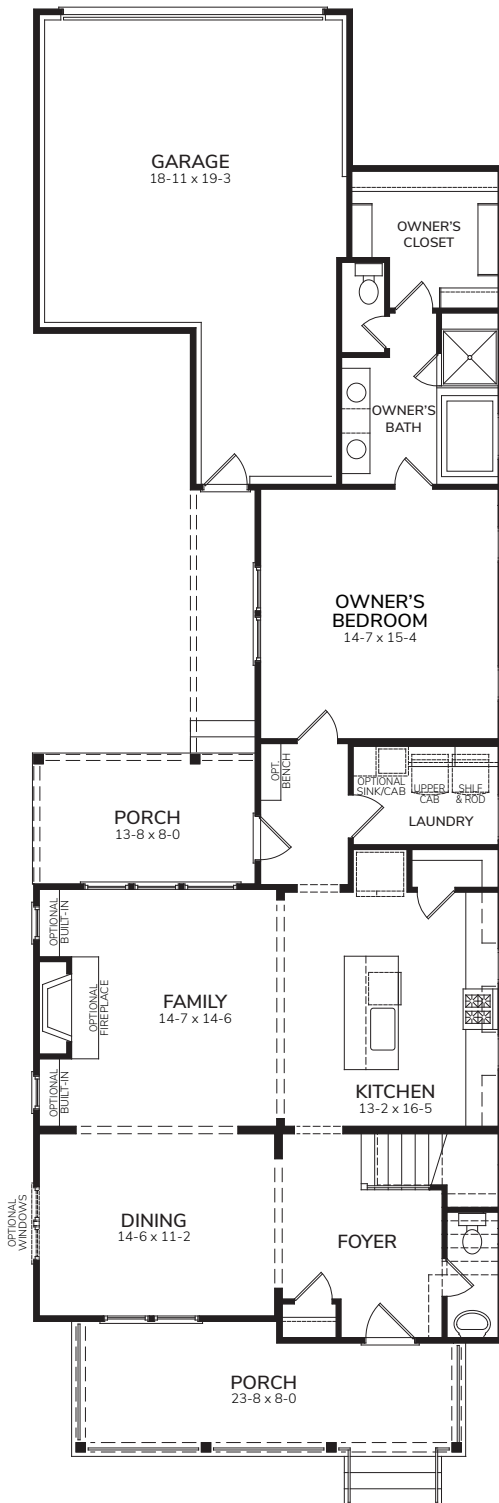

# Tadley B

2118-B

Bedrooms	4
Bathrooms	2.5
1st Floor	1379 sq. ft.
2nd Floor	739 sq. ft.
Total Heated	2118 sq. ft.

# Tadley B

First Floor

Second Floor