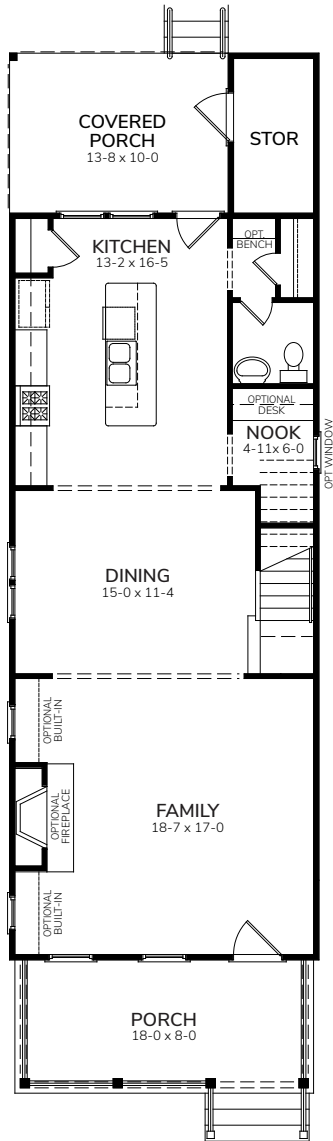

Cabarrus N

1998-N

Bedrooms	3
Bathrooms	2.5
1st Floor	902 sq. ft.
2nd Floor	1095 sq. ft.
Total Heated	1997 sq. ft.

Cabarrus N

First Floor

Second Floor

Optional Shower Only

Optional Shower