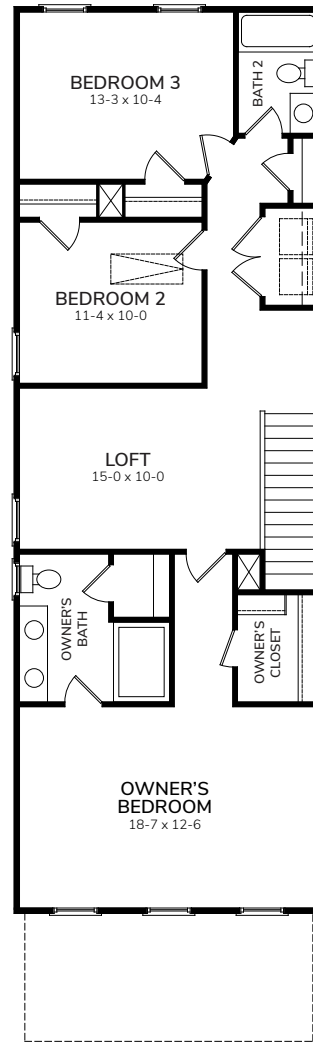

Cabarrus N

1998-N

Bedrooms	3
Bathrooms	2.5
1st Floor	902 sq. ft.
2nd Floor	1095 sq. ft.
Total Heated	1997 sq. ft.

Cabarrus N

First Floor

Second Floor

Optional Shower Only

Optional Shower