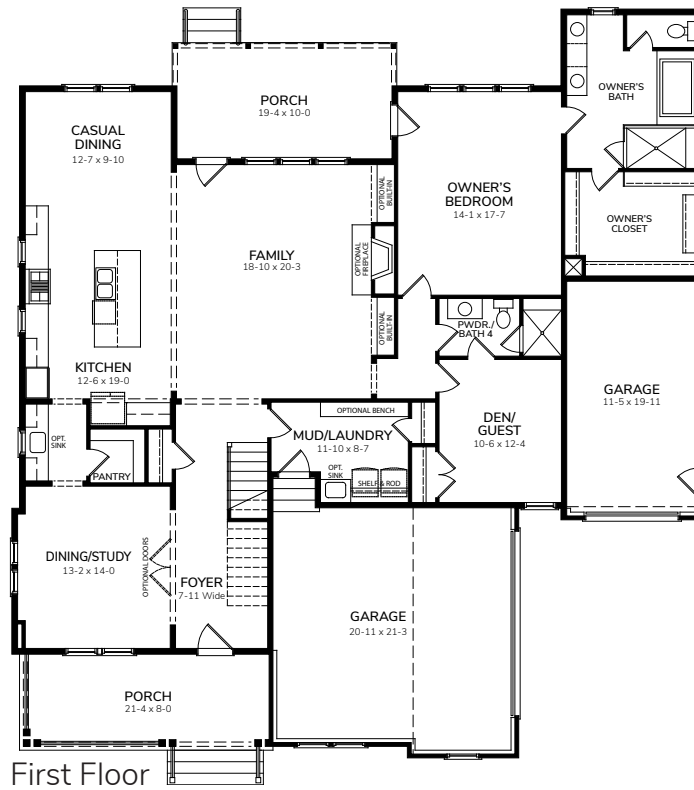

Harrington BR

3456-BR

Bedrooms	4
Bathrooms	4
1st Floor	2183 sq. ft.
2nd Floor	1273 sq. ft.
Total Heated	3456 sq. ft.

Harrington BR

3456-BR