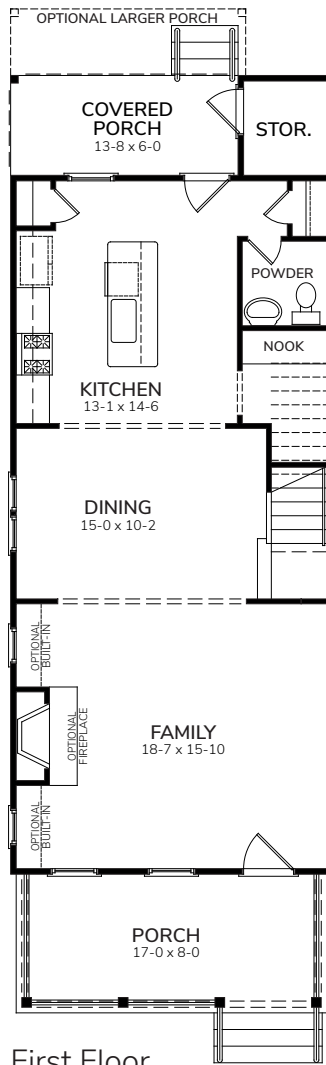

# Fletcher B

1740-B

Bedrooms	3
Bathrooms	2.5
1st Floor	812 sq. ft.
2nd Floor	928 sq. ft.
Total Heated	1740 sq. ft.

# Fletcher B

First Floor

Second Floor