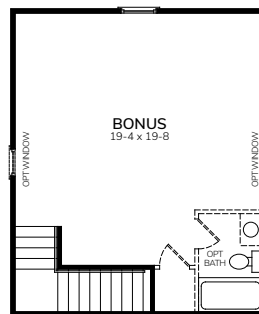

Carlyle B

2794-B

Bedrooms	43
Bathrooms	2.5
1st Floor	1440 sq. ft.
2nd Floor	1330 sq. ft.
Total Heated	2770 sq. ft.

Carlyle B

First Floor

Second Floor

Opt Attached Garage with Unfinished Space Above

Opt Unfinished Bonus Above Garage

Opt 1st Floor Bath