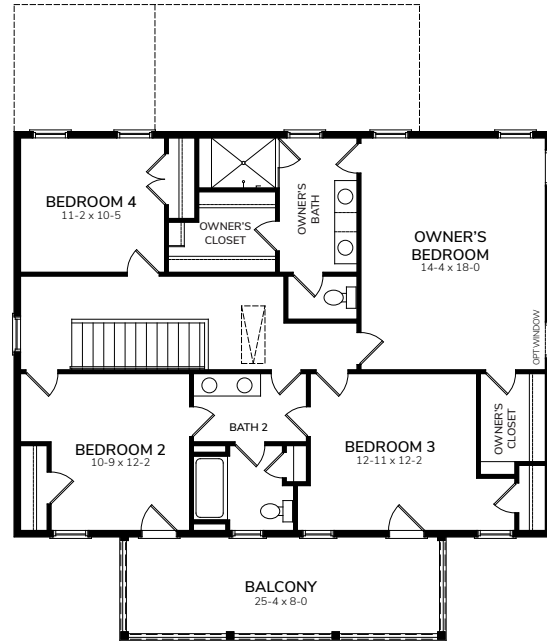

Carlyle B

2794-B

Bedrooms	43
Bathrooms	2.5
1st Floor	1440 sq. ft.
2nd Floor	1330 sq. ft.
Total Heated	2770 sq. ft.

Carlyle B

First Floor

Second Floor

Opt Attached Garage with Unfinished Space Above

Opt Unfinished Bonus Above Garage

Opt 1st Floor Bath