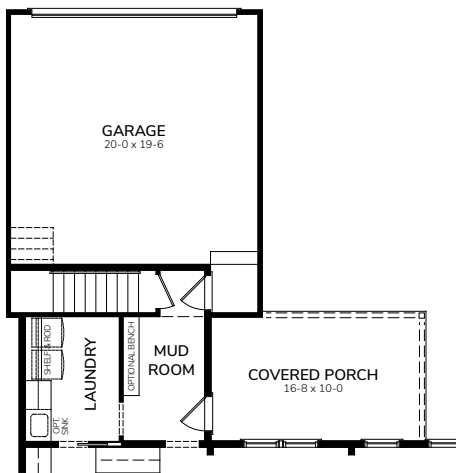

Carlyle B

2794-B

Bedrooms	43
Bathrooms	2.5
1st Floor	1440 sq. ft.
2nd Floor	1330 sq. ft.
Total Heated	2770 sq. ft.

Carlyle B

First Floor

Second Floor

Opt Attached Garage with Unfinished Space Above

Opt Unfinished Bonus Above Garage

Opt 1st Floor Bath