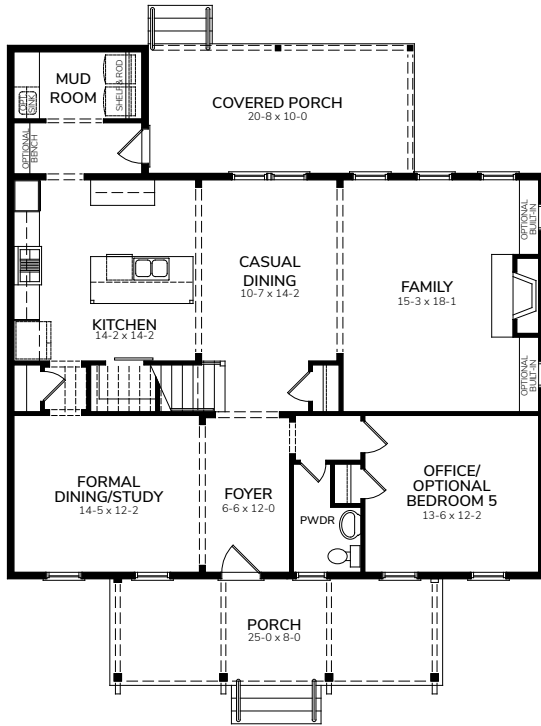

Carlyle B

2794-B

Bedrooms	43
Bathrooms	2.5
1st Floor	1440 sq. ft.
2nd Floor	1330 sq. ft.
Total Heated	2770 sq. ft.

Carlyle B

First Floor

Second Floor

Opt Attached Garage with Unfinished Space Above

Opt Unfinished Bonus Above Garage

Opt 1st Floor Bath