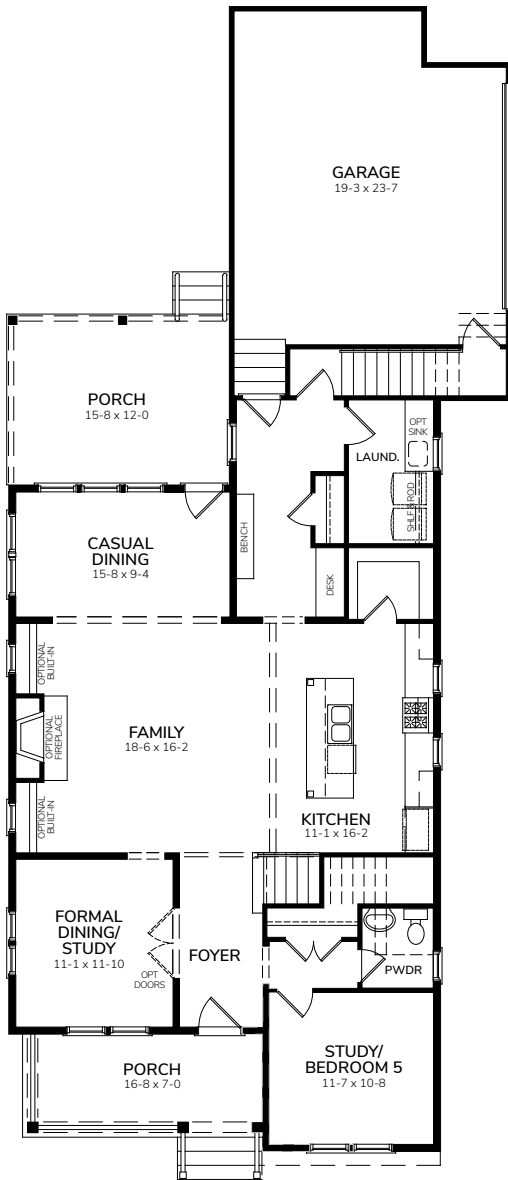

# Oberry FR

2742-FR

Bedrooms	4
Bathrooms	2.5
1st Floor	1397 sq. ft.
2nd Floor	1345 sq. ft.
Total Heated	2742 sq. ft.

# Oberry FR

First Floor

Second Floor

Opt Bath/Closets