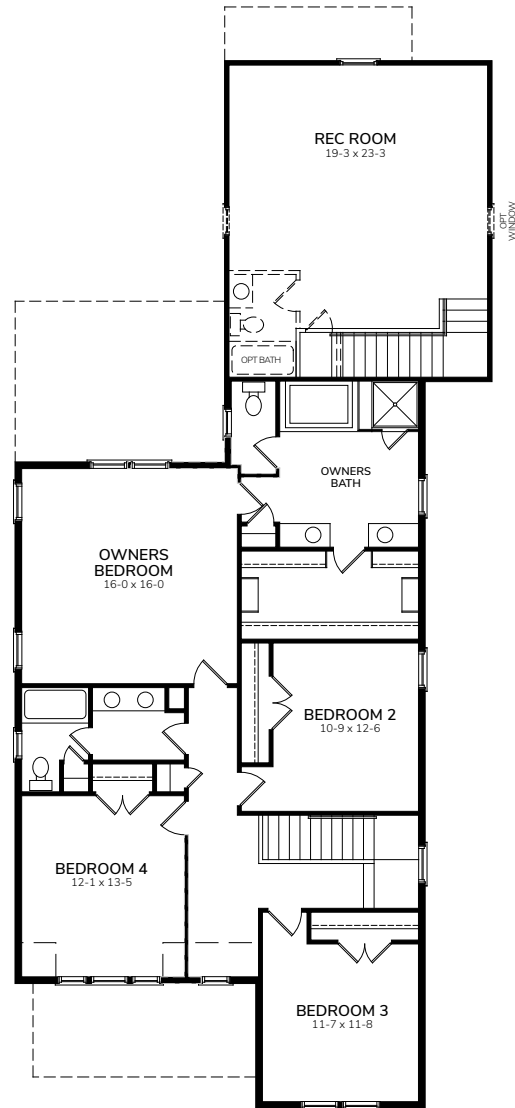

# Oberry FR

2742-FR

Bedrooms	4
Bathrooms	2.5
1st Floor	1397 sq. ft.
2nd Floor	1345 sq. ft.
Total Heated	2742 sq. ft.

# Oberry FR

First Floor

Second Floor

Opt Bath/Closets