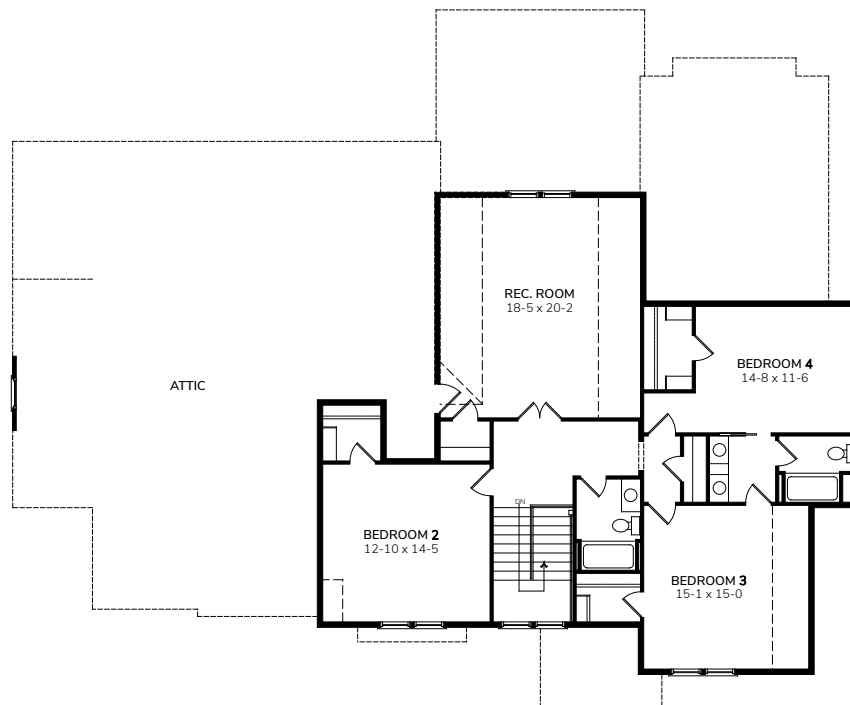

Georgetown B - PA 2

4219-B

Bedrooms	4
Bathrooms	4.5
1st Floor	2638 sq. ft.
2nd Floor	1594 sq. ft.
Total Heated	4232 sq. ft.

Georgetown B - PA 2

First Floor

Second Floor