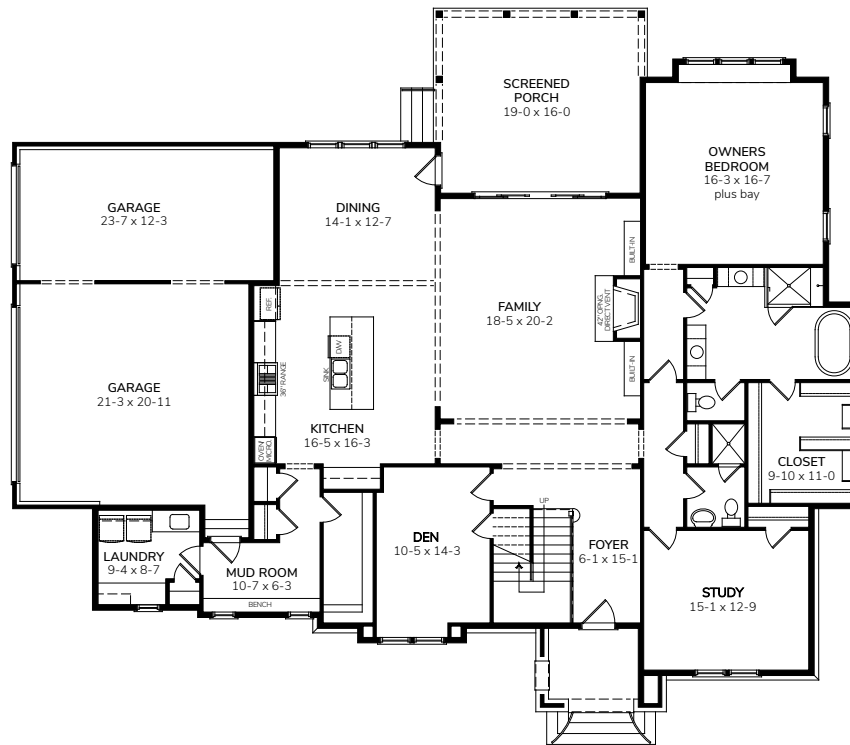

Georgetown B - PA 2

4219-B

Bedrooms	4
Bathrooms	4.5
1st Floor	2638 sq. ft.
2nd Floor	1594 sq. ft.
Total Heated	4232 sq. ft.

Georgetown B - PA 2

First Floor

Second Floor