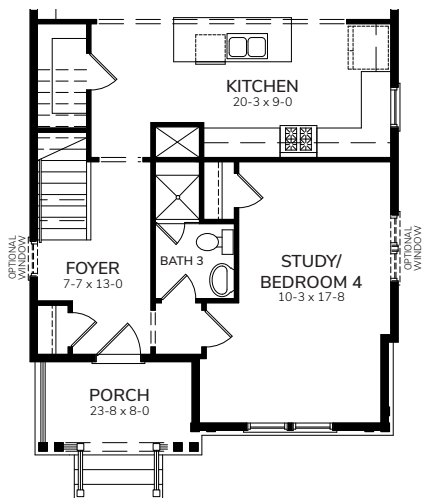

# Kaplan BR

2238-BR

Bedrooms	3
Bathrooms	2.5
1st Floor	1107 sq. ft.
2nd Floor	1182 sq. ft.
Total Heated	2208 sq. ft.

# Kaplan BR

First Floor

Second Floor

Optional Study/Bedroom 4 /Bath3