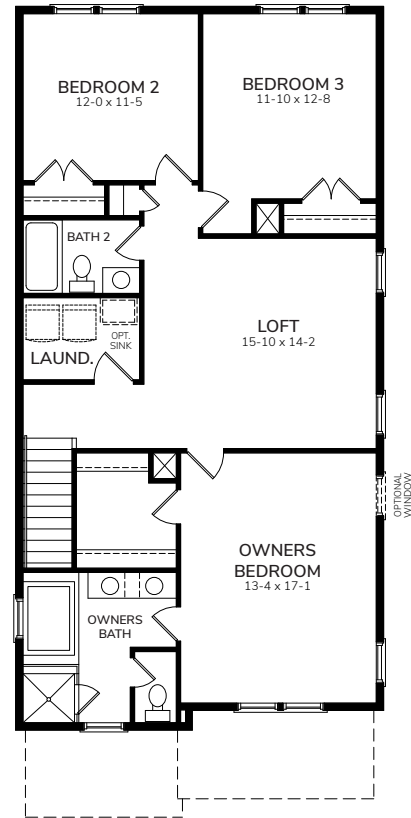

# Kaplan BR

2238-BR

Bedrooms	3
Bathrooms	2.5
1st Floor	1107 sq. ft.
2nd Floor	1182 sq. ft.
Total Heated	2208 sq. ft.

# Kaplan BR

First Floor

Second Floor

Optional Study/Bedroom 4 /Bath3