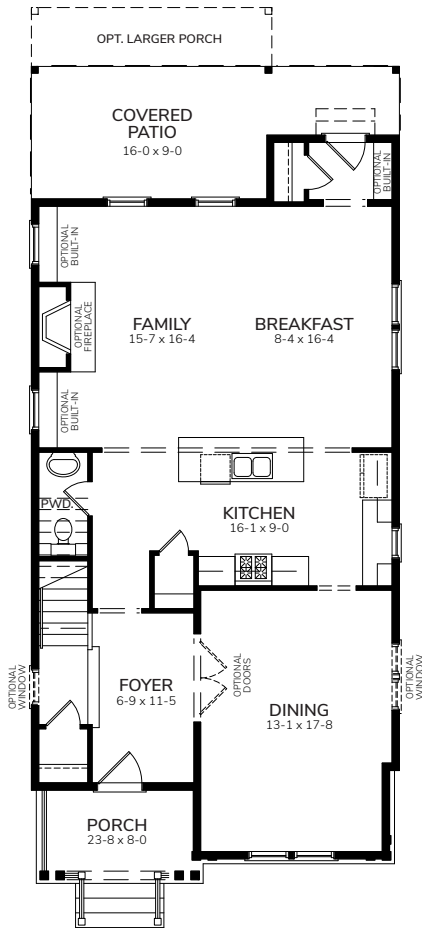

# Kaplan BR

2238-BR

Bedrooms	3
Bathrooms	2.5
1st Floor	1107 sq. ft.
2nd Floor	1182 sq. ft.
Total Heated	2208 sq. ft.

# Kaplan BR

First Floor

Second Floor

Optional Study/Bedroom 4 /Bath3