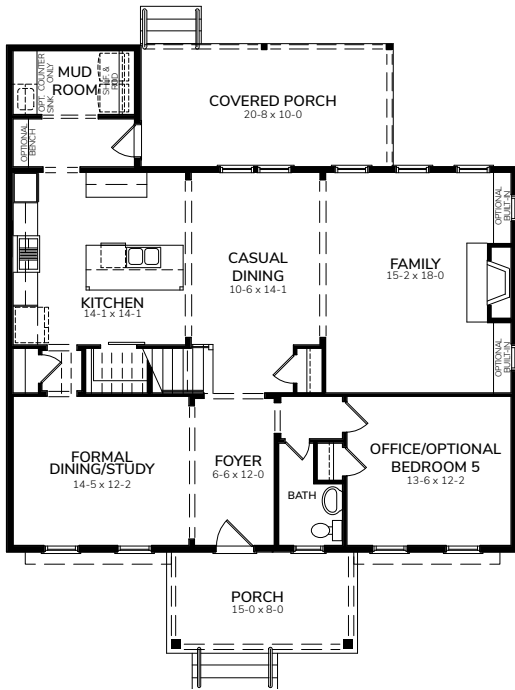

# Carlyle A

2794-A

Bedrooms	4
Bathrooms	2.5
1st Floor	1440 sq. ft.
2nd Floor	1354 sq. ft.
Total Heated	2794 sq. ft.

# Carlyle A

First Floor

Second Floor

Opt Unfinished Bonus Above Garage

Third Floor

Opt 3rd Floor

514 sq. ft.

Opt Attached Garage with Unfinished Space Above

Opt 1st Floor Bath