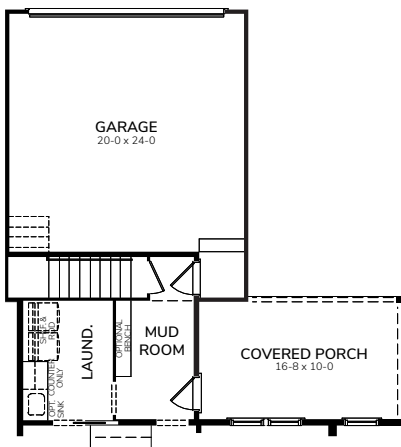

# Carlyle A

2794-A

Bedrooms	4
Bathrooms	2.5
1st Floor	1440 sq. ft.
2nd Floor	1354 sq. ft.
Total Heated	2794 sq. ft.

# Carlyle A

First Floor

Second Floor

Opt Unfinished Bonus Above Garage

Third Floor

Opt 3rd Floor

514 sq. ft.

Opt Attached Garage with Unfinished Space Above

Opt 1st Floor Bath