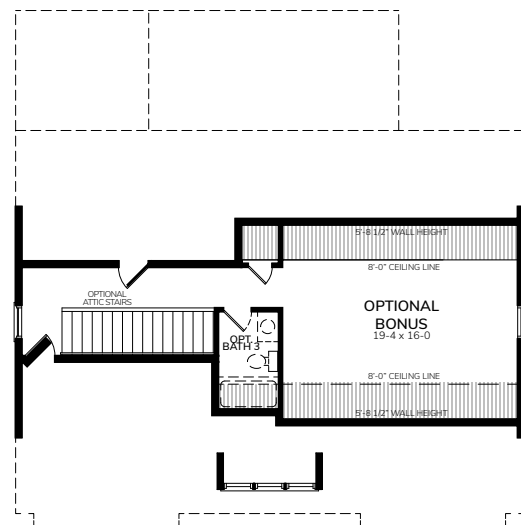

# Carlyle A

2794-A

Bedrooms	4
Bathrooms	2.5
1st Floor	1440 sq. ft.
2nd Floor	1354 sq. ft.
Total Heated	2794 sq. ft.

# Carlyle A

First Floor

Second Floor

Opt Unfinished Bonus Above Garage

Third Floor

Opt 3rd Floor

514 sq. ft.

Opt Attached Garage with Unfinished Space Above

Opt 1st Floor Bath