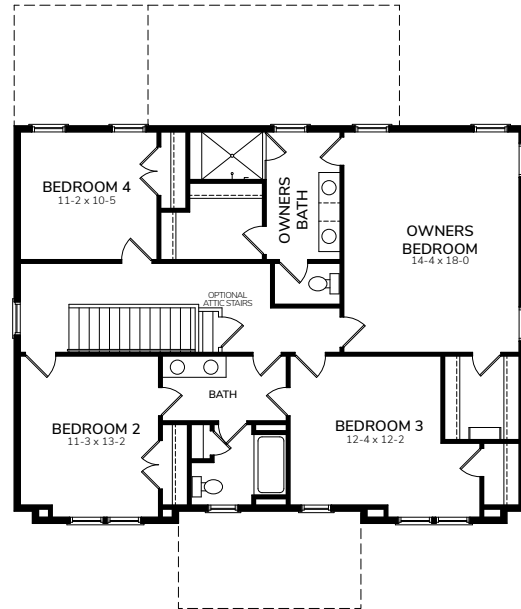

# Carlyle A

2794-A

Bedrooms	4
Bathrooms	2.5
1st Floor	1440 sq. ft.
2nd Floor	1354 sq. ft.
Total Heated	2794 sq. ft.

# Carlyle A

First Floor

Second Floor

Opt Unfinished Bonus Above Garage

Third Floor

Opt 3rd Floor

514 sq. ft.

Opt Attached Garage with Unfinished Space Above

Opt 1st Floor Bath