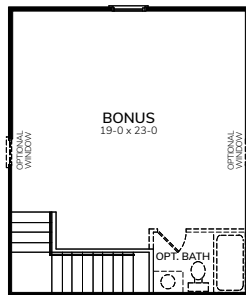

# Carlyle A

2794-A

Bedrooms	4
Bathrooms	2.5
1st Floor	1440 sq. ft.
2nd Floor	1354 sq. ft.
Total Heated	2794 sq. ft.

# Carlyle A

First Floor

Second Floor

Opt Unfinished Bonus Above Garage

Third Floor

Opt 3rd Floor

514 sq. ft.

Opt Attached Garage with Unfinished Space Above

Opt 1st Floor Bath