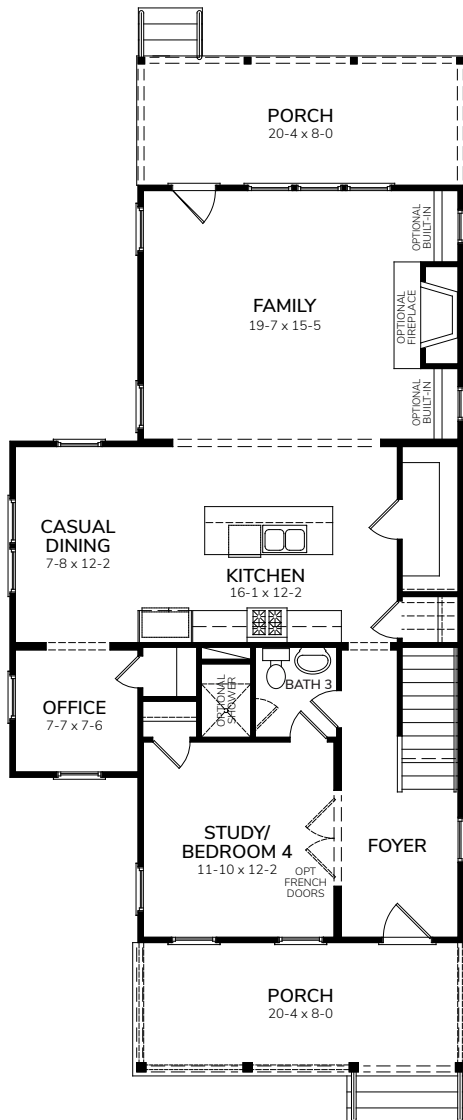

Hadley OR

2225-OR

Bedrooms	3
Bathrooms	2.5
1st Floor	1130 sq. ft.
2nd Floor	1095 sq. ft.
Total Heated	2225 sq. ft.

Hadley OR

First Floor

Second Floor