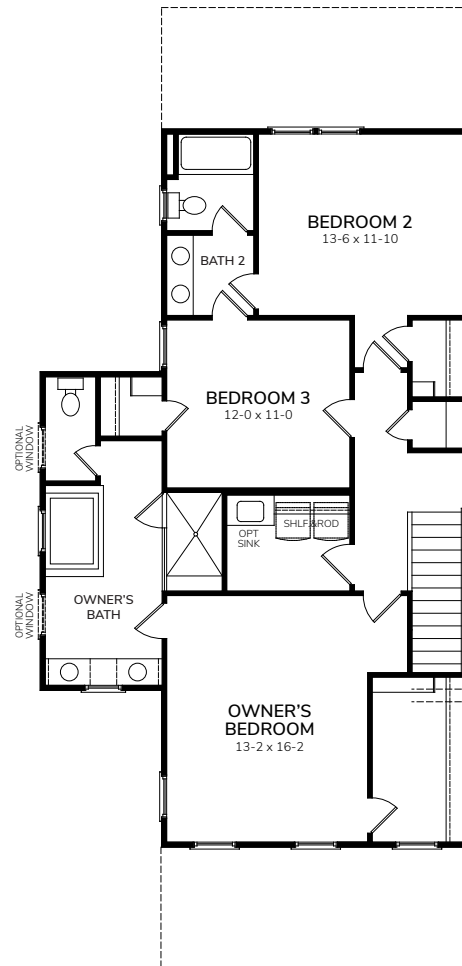

Hadley OR

2225-OR

Bedrooms	3
Bathrooms	2.5
1st Floor	1130 sq. ft.
2nd Floor	1095 sq. ft.
Total Heated	2225 sq. ft.

Hadley OR

First Floor

Second Floor